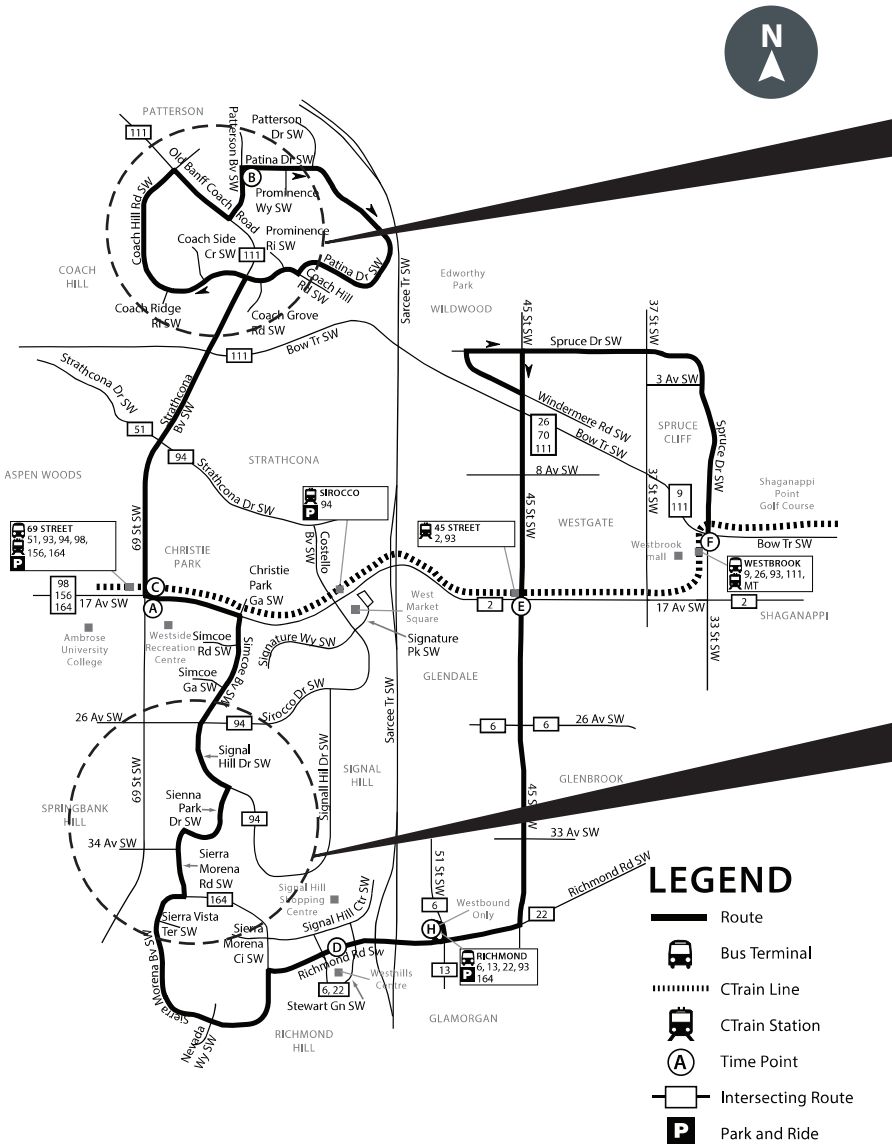

SNOW DETOUR

93 - Coach Hill/Westbrook

ROUTE 93 SNOW DETOUR - Coach Hill RD SW

- Stops Closed:**
- #4176 - WB Coach Hill RD @ Coach Side RD SW
 - #4177 - WB Coach Hill RD @ Coach Side CR SW
 - #4178 - WB Coach Hill RD @ Coach Bluff CR SW
 - #6496 - NB Coach Hill RD @ Coach Bluff CR SW
 - #6497 - NB Coach Hill RD @ Coachway RD SW
 - #4844 - SB Old Banff Coach RD @ Coach Hill RD SW
 - #6498 - EB Old Banff Coach RD @ Coachway RD SW

LEGEND

- Detour Route
- Regular Route
- Regular Stop
- ⊗ Closed Stop
- Detour Stop

ROUTE 93 SNOW DETOUR - Sienna Park DR SW

- Stops Closed:**
- #8939 - NB Sierra Morena RD @ 34 AV SW
 - #8940 - NB Sienna Park DR @ Sienna Park PL SW
 - #8485 - WB Signal Hill DR @ Sienna Park DR SW
 - #8486 - NB Signal Hill DR @ Sienna Heights WY SW

LEGEND

- Detour Route
- Regular Route
- Regular Stop
- ⊗ Closed Stop
- Detour Stop