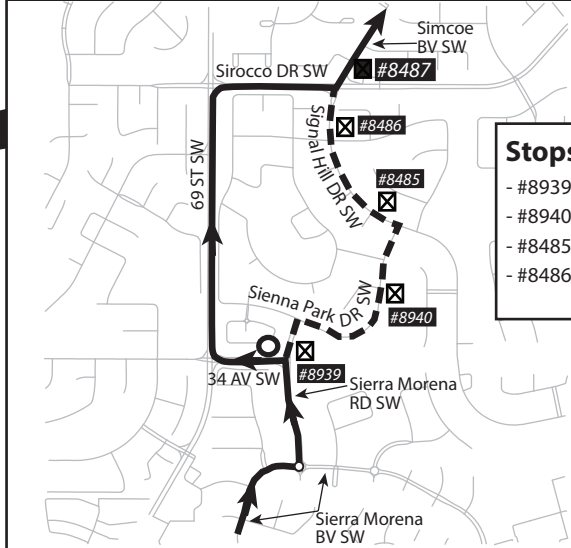

SNOW DETOUR

93 - Coach Hill/Westbrook

ROUTE 93 SNOW DETOUR - Coach Hill RD SW

- Stops Closed:**
- #4176 - WB Coach Hill RD @ Coach Side RD SW
 - #4177 - WB Coach Hill RD @ Coach Side CR SW
 - #4178 - WB Coach Hill RD @ Coach Bluff CR SW
 - #6496 - NB Coach Hill RD @ Coach Bluff CR SW
 - #6497 - NB Coach Hill RD @ Coachway RD SW
 - #4844 - SB Old Banff Coach RD @ Coach Hill RD SW
 - #6498 - EB Old Banff Coach RD @ Coachway RD SW

LEGEND

- Detour Route
- Regular Route
- Regular Stop
- ⊗ Closed Stop
- Detour Stop

ROUTE 93 SNOW DETOUR - Sienna Park DR SW

- Stops Closed:**
- #8939 - NB Sierra Morena RD @ 34 AV SW
 - #8940 - NB Sienna Park DR @ Sienna Park PL SW
 - #8485 - WB Signal Hill DR @ Sienna Park DR SW
 - #8486 - NB Signal Hill DR @ Sienna Heights WY SW

LEGEND

- Detour Route
- Regular Route
- Regular Stop
- ⊗ Closed Stop
- Detour Stop