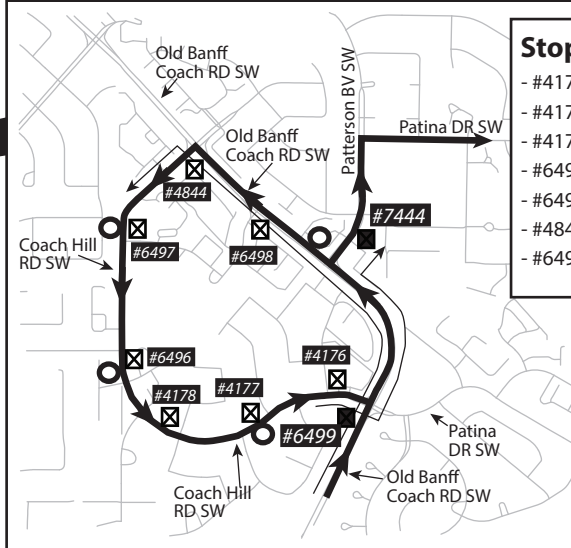

SNOW DETOUR

93 - Coach Hill/Westbrook

ROUTE 93 SNOW DETOUR - Coach Hill RD SW

- Stops Closed:**
- #4176 - WB Coach Hill RD @ Coach Side RD SW
 - #4177 - WB Coach Hill RD @ Coach Side CR SW
 - #4178 - WB Coach Hill RD @ Coach Bluff CR SW
 - #6496 - NB Coach Hill RD @ Coach Bluff CR SW
 - #6497 - NB Coach Hill RD @ Coachway RD SW
 - #4844 - SB Old Banff Coach RD @ Coach Hill RD SW
 - #6498 - EB Old Banff Coach RD @ Coachway RD SW

LEGEND

- Detour Route
- Regular Route
- Regular Stop
- ⊗ Closed Stop
- Detour Stop

ROUTE 93 SNOW DETOUR - Sienna Park DR SW

- Stops Closed:**
- #8939 - NB Sierra Morena RD @ 34 AV SW
 - #8940 - NB Sienna Park DR @ Sienna Park PL SW
 - #8485 - WB Signal Hill DR @ Sienna Park DR SW
 - #8486 - NB Signal Hill DR @ Sienna Heights WY SW

LEGEND

- Detour Route
- Regular Route
- Regular Stop
- ⊗ Closed Stop
- Detour Stop