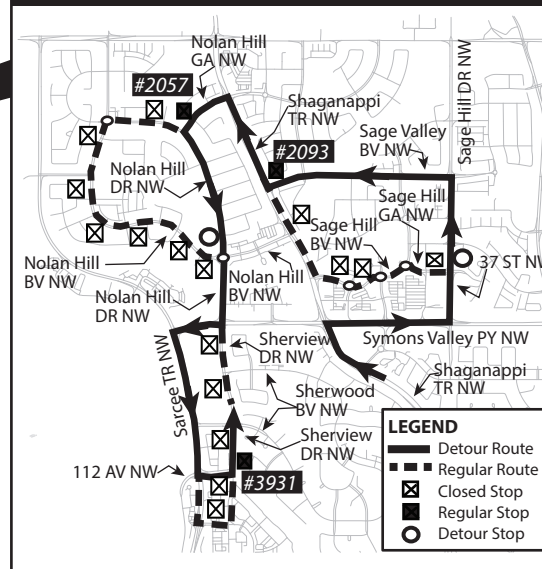

SNOW DETOUR

82 - Nolan Hill

ROUTE 82 SNOW DETOUR - To Beacon Hill

Stops Closed:

- #3493 - WB Sage Hill GA @ 37 ST NW
- #2082 - WB Sage Hill BV @ Sage Hill PS NW
- #2083 - WB Sage Hill BV @ E. of Shaganappi TR NW
- #2092 - NB Shaganappi TR @ Nolan Hill BV NW
- #2047 - WB Nolan Hill DR @ Nolanfield PT NW
- #2048 - SB Nolan Hill BV @ Nolancrest GR NW
- #2049 - SB Nolan Hill BV @ Nolan Hill AV NW
- #2050 - SB Nolan Hill BV @ Nolancliff CT NW
- #2051 - SB Nolan Hill BV @ Nolancliff CR NW
- #2052 - EB Nolan Hill BV @ Nolanshira GR NW
- #2053 - EB Nolan Hill BV @ Nolanshire PT 100 NW
- #2094 - SB Sherview DR @ Symons Valley PY NW
- #2095 - SB Sherview DR @ Sherwood BV NW (N. Leg)
- #7252 - SB Sherview DR @ Sherwood BV NW (S. Leg)
- #3859 - SB Beacon Hill CTR @ Canadian Tire
- #3863 - SB Beacon Hill CTR @ Shoppers Drug Mart

ROUTE 82 SNOW DETOUR - From Beacon Hill

Stops Closed:

- #2066 - WB Nolan Hill BV @ Nolanshire PT 100 NW
- #2067 - WB Nolan Hill BV @ Nolanshire CR NW
- #2068 - WB Nolan Hill BV @ Holancrest HT NW
- #2069 - NB Nolan Hill BV @ Nolancrest GA NW
- #2070 - NB Nolan Hill BV @ Holan Hill AV NW
- #2056 - NB Nolan Hill BV @ Holan Hill DR NW
- #2055 - EB Nolan Hill DR @ Nolanfield PT NW
- #2193 - SB Shaganappi TR @ Sage Valley BV NW
- #2059 - SB Shaganappi TR @ Nolan Hill BV NW
- #2194 - EB Sage Hill BV @ Shaganappi TR NW
- #2195 - EB Sage Hill BV @ Sage Hill PS NW
- #3494 - EB Sage Hill GA @ W. of 37 ST NW