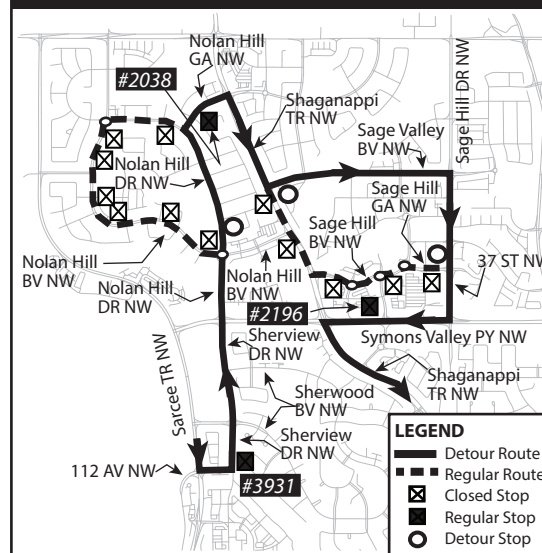

SNOW DETOUR

82 - Nolan Hill

ROUTE 82 SNOW DETOUR - To Beacon Hill

Stops Closed:

- #3493 - WB Sage Hill GA @ 37 ST NW
- #2082 - WB Sage Hill BV @ Sage Hill PS NW
- #2083 - WB Sage Hill BV @ E. of Shaganappi TR NW
- #2092 - NB Shaganappi TR @ Nolan Hill BV NW
- #2047 - WB Nolan Hill DR @ Nolanfield PT NW
- #2048 - SB Nolan Hill BV @ Nolancrest GR NW
- #2049 - SB Nolan Hill BV @ Nolan Hill AV NW
- #2050 - SB Nolan Hill BV @ Nolancliff CT NW
- #2051 - SB Nolan Hill BV @ Nolancliff CR NW
- #2052 - EB Nolan Hill BV @ Nolanshira GR NW
- #2053 - EB Nolan Hill BV @ Nolanshire PT 100 NW
- #2094 - SB Sherview DR @ Symons Valley PY NW
- #2095 - SB Sherview DR @ Sherwood BV NW (N. Leg)
- #7252 - SB Sherview DR @ Sherwood BV NW (S. Leg)
- #3859 - SB Beacon Hill CTR @ Canadian Tire
- #3863 - SB Beacon Hill CTR @ Shoppers Drug Mart

ROUTE 82 SNOW DETOUR - From Beacon Hill

Stops Closed:

- #2066 - WB Nolan Hill BV @ Nolanshire PT 100 NW
- #2067 - WB Nolan Hill BV @ Nolanshire CR NW
- #2068 - WB Nolan Hill BV @ Holancrest HT NW
- #2069 - NB Nolan Hill BV @ Nolancrest GA NW
- #2070 - NB Nolan Hill BV @ Holan Hill AV NW
- #2056 - NB Nolan Hill BV @ Holan Hill DR NW
- #2055 - EB Nolan Hill DR @ Nolanfield PT NW
- #2193 - SB Shaganappi TR @ Sage Valley BV NW
- #2059 - SB Shaganappi TR @ Nolan Hill BV NW
- #2194 - EB Sage Hill BV @ Shaganappi TR NW
- #2195 - EB Sage Hill BV @ Sage Hill PS NW
- #3494 - EB Sage Hill GA @ W. of 37 ST NW