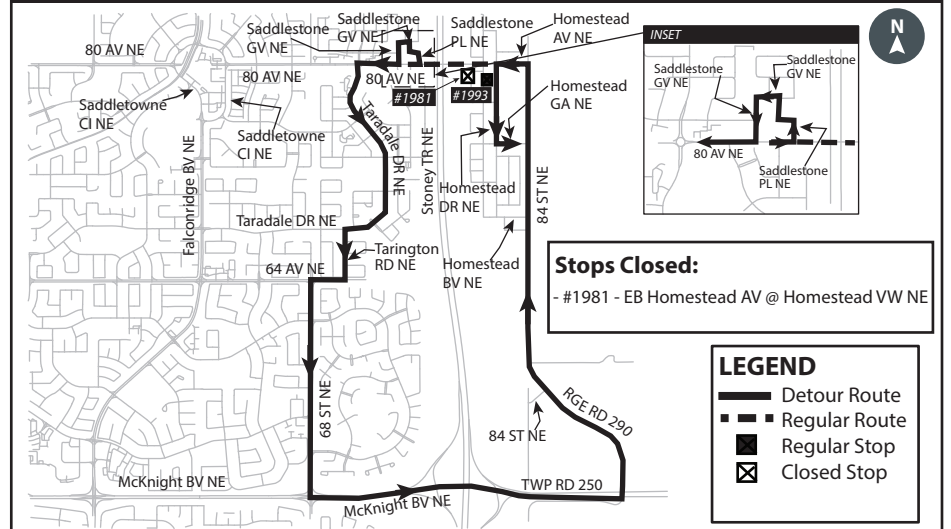

DETOUR

80 - Homestead

DETOUR A - WB from Homestead to Saddletowne

DETOUR B - EB from Bus Gate to Homestead

DETOUR C - EB from Saddletowne to Homestead