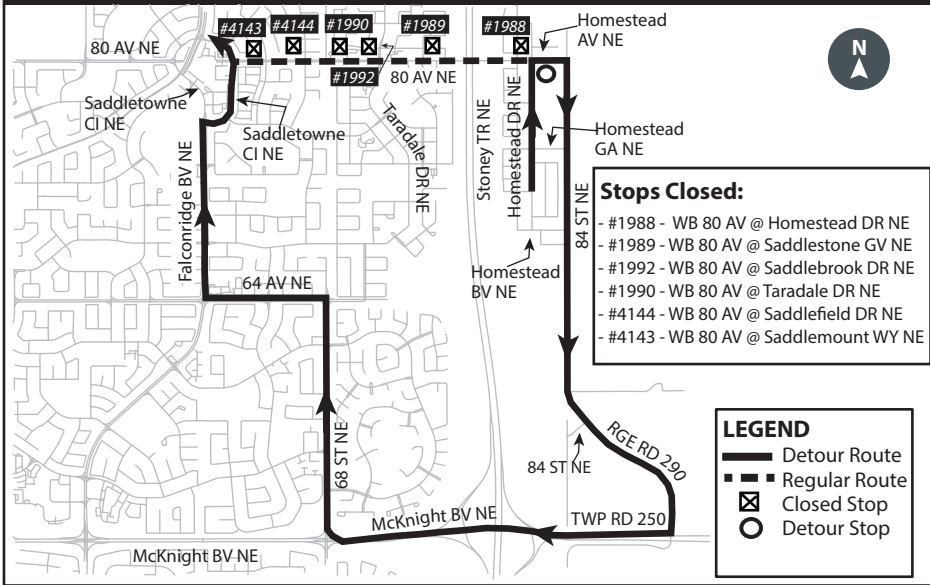

DETOUR

80 - Homestead

DETOUR A - WB from Homestead to Saddletowne

DETOUR B - EB from Bus Gate to Homestead

DETOUR C - EB from Saddletowne to Homestead