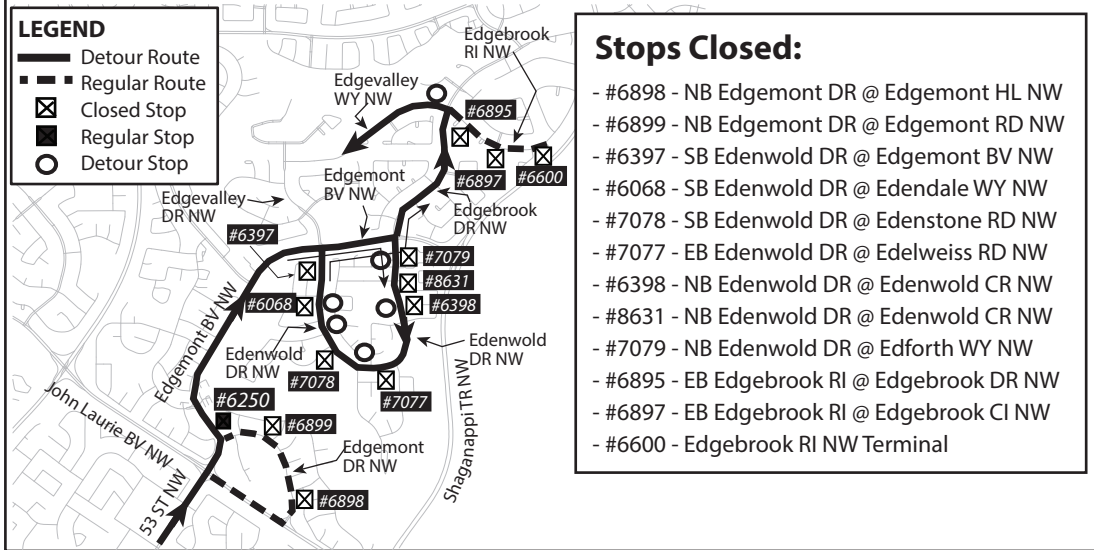

# SNOW DETOUR

## 77 - Edgemont

Transit

### ROUTE 77 SNOW DETOUR - To Edgemont

### ROUTE 77 SNOW DETOUR - To Dalhousie