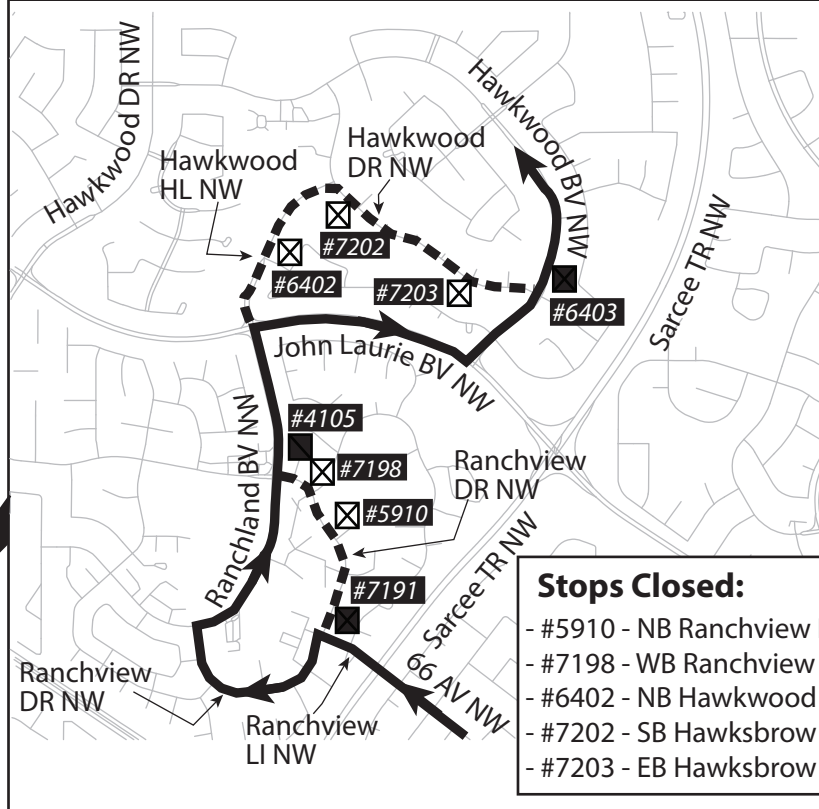

SNOW DETOUR

76 - Hawkwood

ROUTE 76 SNOW DETOUR - To Crowfoot

LEGEND

- Detour Route
- Regular Route
- Regular Stop
- Closed Stop

Stops Closed:

- #5910 - NB Ranchview DR @ Ranchview ME NW
- #7198 - WB Ranchview DR @ Ranch Estates DR NW
- #6402 - NB Hawkwood HL @ Hawkley Valley RD NW
- #7202 - SB Hawksbrow DR @ Hawkwood HL NW
- #7203 - EB Hawksbrow DR @ Hawkridge PL NW