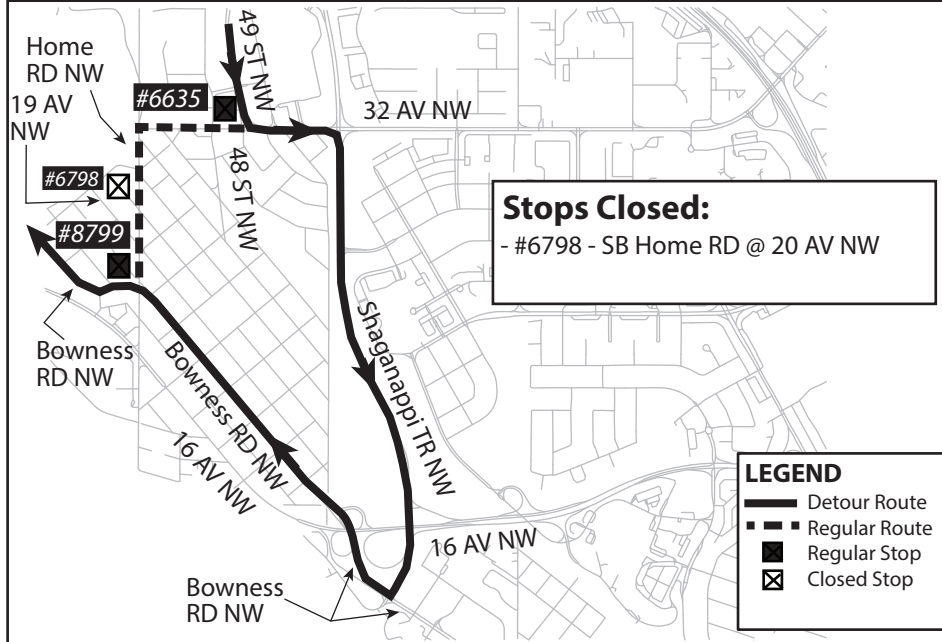

ROUTE 53 SNOW DETOUR - WB to Greenwood

ROUTE 53 SNOW DETOUR - EB to Brentwood