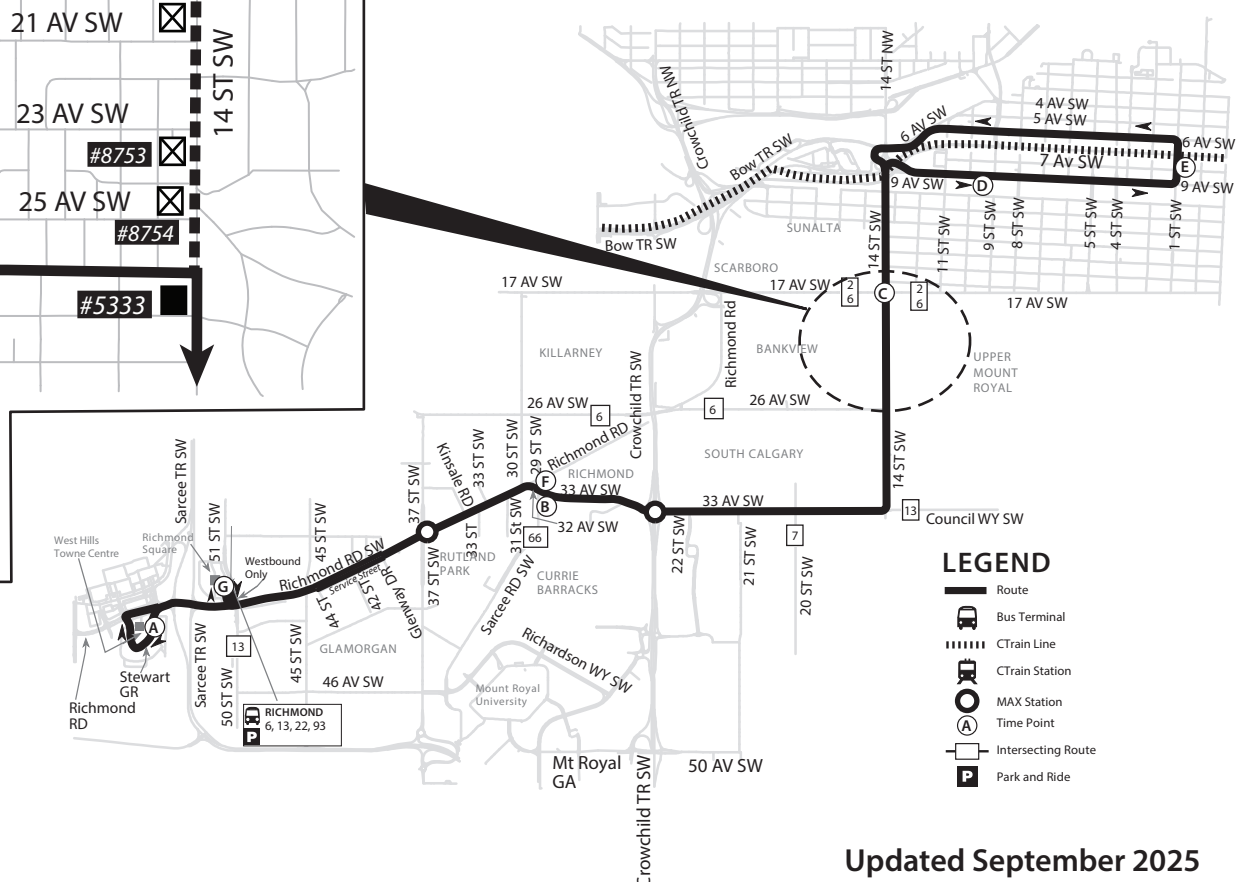

SNOW DETOUR

22 - Richmond Road

Transit

ROUTE 22 SNOW DETOUR - Southbound

LEGEND

- Detour Route
- Regular Route
- Regular Stop
- Closed Stop
- Detour Stop

Stops Closed:

- #5331 - SB 14 ST SW @ 17 AV SW
- #5332 - SB 14 ST SW @ 21 AV SW
- #8753 - SB 14 ST SW @ 23 AV SW
- #8754 - SB 14 ST SW @ 24 AV SW

LEGEND

- Route
- Bus Terminal
- CTrain Line
- CTrain Station
- MAX Station
- Time Point
- Intersecting Route
- Park and Ride