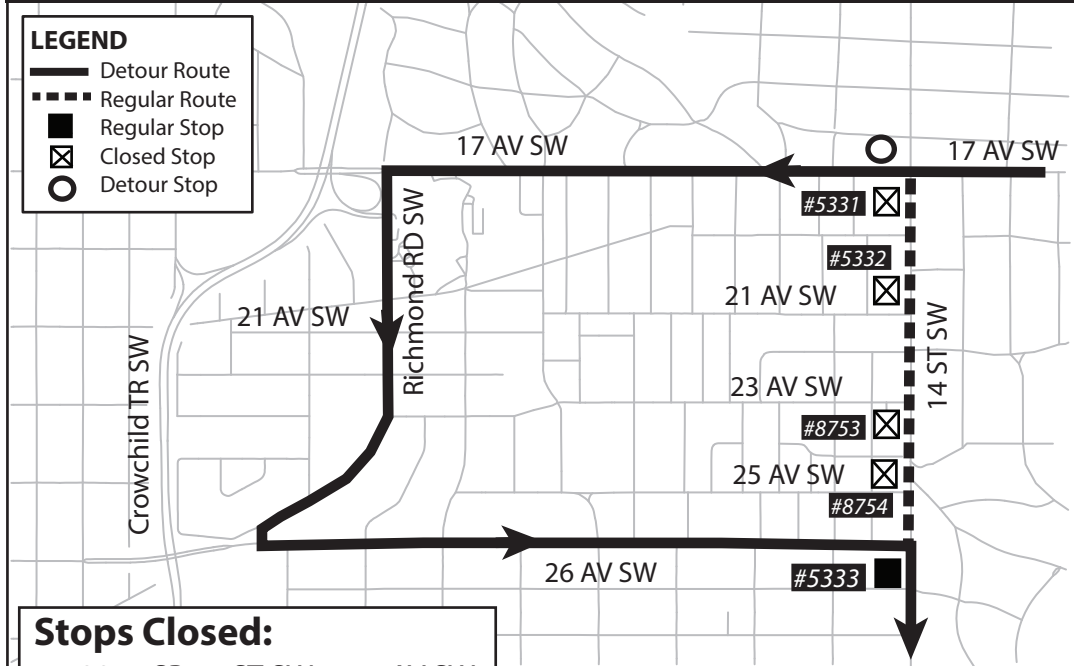

SNOW DETOUR

22 - Richmond Road

Transit

ROUTE 22 SNOW DETOUR - Southbound

LEGEND

- Detour Route
- Regular Route
- Regular Stop
- Closed Stop
- Detour Stop

Stops Closed:

- #5331 - SB 14 ST SW @ 17 AV SW
- #5332 - SB 14 ST SW @ 21 AV SW
- #8753 - SB 14 ST SW @ 23 AV SW
- #8754 - SB 14 ST SW @ 24 AV SW

LEGEND

- Route
- Bus Terminal
- CTrain Line
- CTrain Station
- MAX Station
- Time Point
- Intersecting Route
- Park and Ride